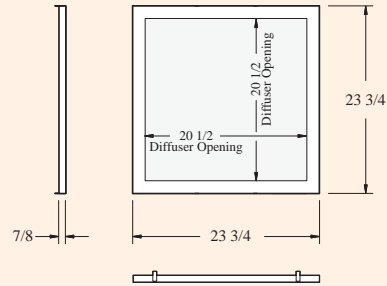

Cover for Quick Access

Installation is easy because an access box on the top bevel allows quick access for wiring to the building power source.

UL Compliance

LED light fixtures are UL listed. Also, labeled as DLC QPL certified.

Lens Frame and Lens

LED Lights Fit These CRI T-Grid Systems

CRI 1 1/2" Cleanroom Grid
24" x 48" o.c.

CRI 2" HD Structural Grid
24 1/2" x 48 1/2" o.c.

CRI 2" Walkable Grid
24 1/2" x 48 1/2" o.c.

Consult with factory when using 2" HD Grid or 2" Walkable Grid on 2'x 4' centers.

Ordering Information

Part No.	Nominal Size	Voltage	Power Draw	Delivered Lumens (Lm)	System Efficacy (Lm/W)	Correlated Color Temp (K)	Color Rendering Index (CRI)	Weight
148523	2 x 2	120V - 277V	29 watts	3458	119.5	4890	85	16 lbs. (7.3 kg)
148522	2 x 4	120V - 277V	42 watts	4617	117.5	4890	85	20 lbs. (9.0 kg)
Other sizes available (special order)								
703902	Optional 8' Power Cord 110V-120V Only							
	Emergency Battery Pack 120V							
	Emergency Battery Pack 277V							