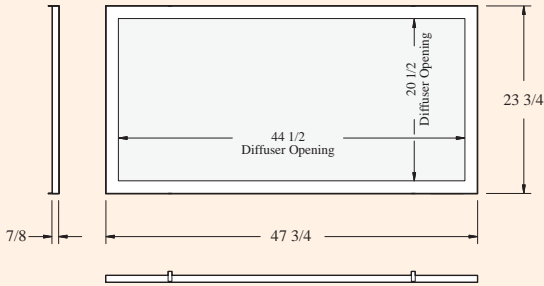

Cover for Quick Access

Installation is easy because an access box on the top bevel allows quick access for wiring to the building power source.

UL Compliance

LED light fixtures are UL listed. Also, labeled as DLC QPL certified.

Lens Frame and Lens

LED Lights Fit These CRI T-Grid Systems

CRI 1 1/2" Cleanroom Grid
24" x 48" o.c.

CRI 2" HD Structural Grid
24 1/2" x 48 1/2" o.c.

CRI 2" Walkable Grid
24 1/2" x 48 1/2" o.c.

Consult with factory when using 2" HD Grid or 2" Walkable Grid on 2'x 4' centers.

Ordering Information

Part No.	Nominal Size	Voltage	Power Draw	Delivered Lumens (Lm)	System Efficacy (Lm/W)	Correlated Color Temp (K)	Color Rendering Index (CRI)	Weight
148523	2 x 2	120V - 277V	29 watts	3458	119.5	4890	85	16 lbs. (7.3 kg)
148522	2 x 4	120V - 277V	42 watts	4617	117.5	4890	85	20 lbs. (9.0 kg)
Other sizes available (special order)								
703902	Optional 8' Power Cord 110V-120V Only							
	Emergency Battery Pack 120V							
	Emergency Battery Pack 277V							